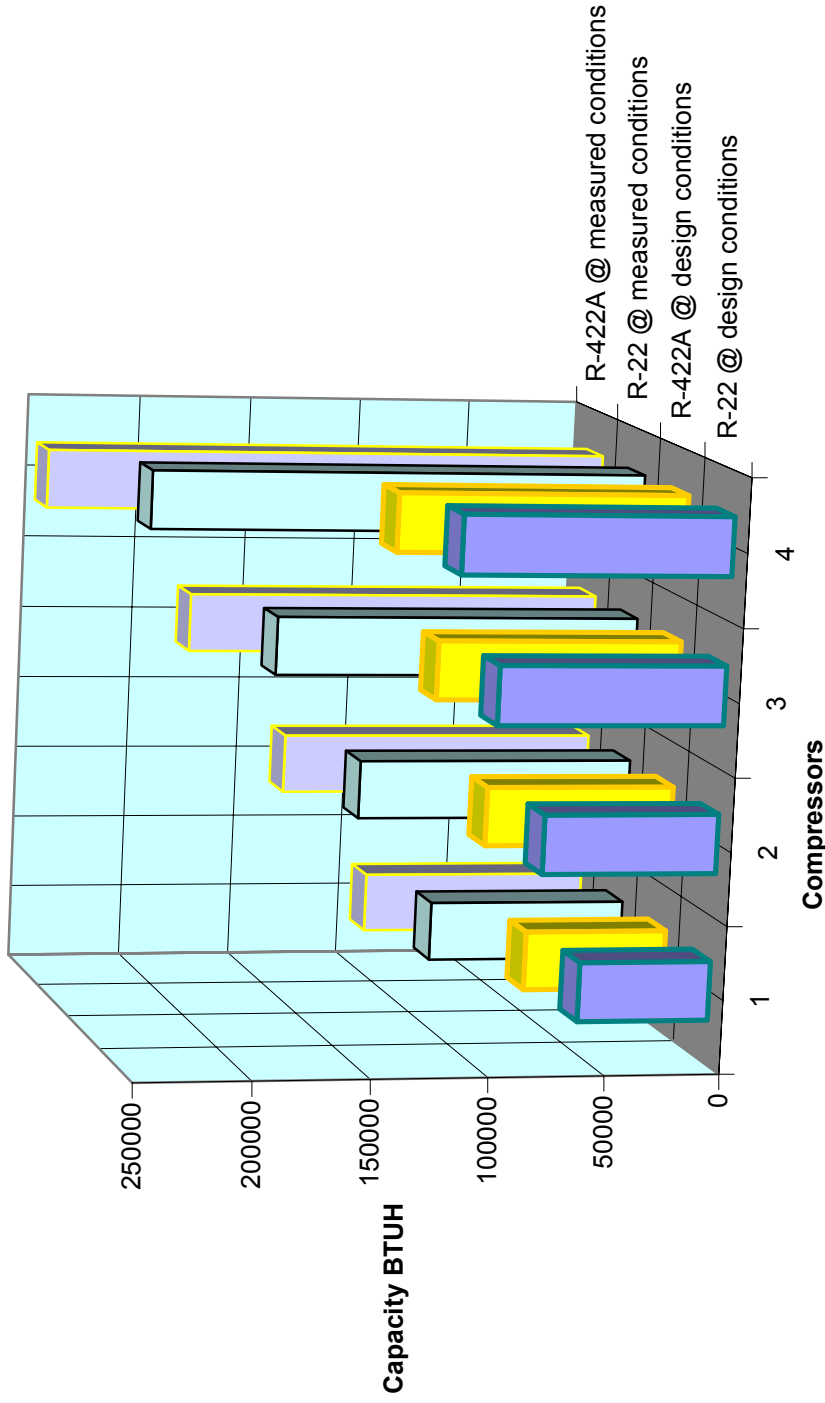

Hill-Phoenix Medium Temp. Rack

	1	2	3	4
R-22 @ design conditions	56949	75329	97770	116165
R-422A @ design conditions	62076	82111	106518	126623
R-22 @ measured conditions	86565	121191	160578	217711
R-422A @ measured conditions	99175	138844	183969	249424