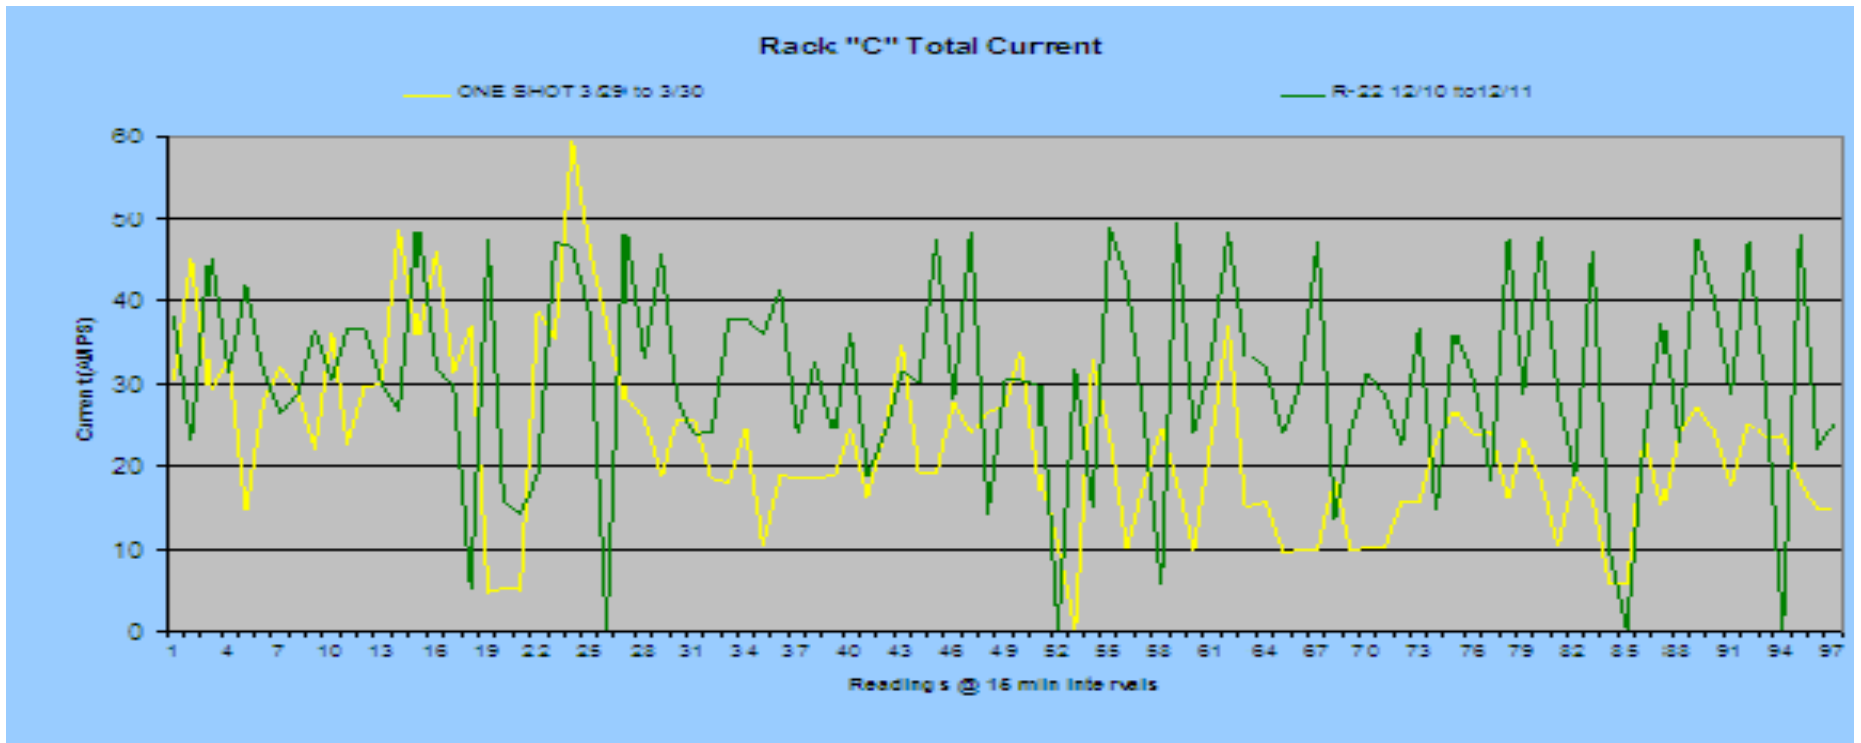

Rack "C" current averaged 25.53 with R-22 (Green). 19.16 with ONE SHOT which is a 33% decrease in energy.

This graph shows a 24hr run time with R-22 (Green) and ONE SHOT (Yellow). R-22 averaged 30.40 and ONE SHOT averaged 22.49 which is a 35% decrease in energy.